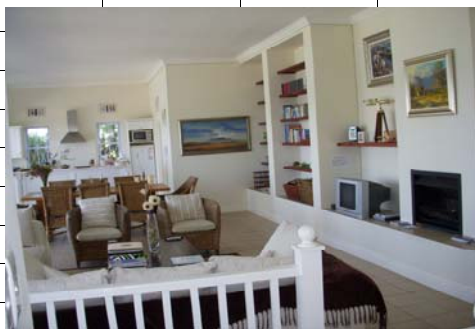

Felsensicht Holiday Home: Inventory			Page 2 of 9			Check box	Check box
8 dining room chairs							
6 brown cushions for dining room table chairs							
2 green and cream checked cushions							
1 decorative fruit/salad bowl							
1 ceramic decorative bowl							
2 decorative serving plates							
4 large blue glasses							
4 large green glasses							
4 large green wine glasses							
2 large blue wine glasses							
3 medium size clear glasses							
1 tall clear glass							
6 beer glasses							
2 small clear wine glasses							
4 tall clear wine glasses							
2 fat clear wine glasses							
5 tumbler glasses							
6 champagne glasses							
6 liqueur glasses							
6 large decorative tea/coffee cups							
2 Seattle coffee mugs							
6 large decorative bowls							
8 large green-checked place mats							
1 table runner							
Log basket with games							
Games: Chess, scrabble, pictionary, deluxe poker, cards, 30 seconds							
1 jigsaw puzzle							
1 bread basket (storing cotton serviettes)							
8 cream cotton serviettes							
4 serviette rings							
2 wooden trays							
1 green wooden tray with shell arrangement							
1 wine rack							
1 brown wicker basket							
6 Kirstenbosch Garden place mats (Proteas)							
2 larger sized place mats (Indigenous flowers)							
1 gas lighter for candles							
Gas lighter refilling canister							
Picture of Table Mountain (by Jeannette Dykman)							
1 Portuguese fishing picture							
1 Michael Albertyn picture							
Selection of books including Readers' Digest Condensed books							
Ornamental telescope							
1 decorative bicycle							
1 leaved candle							
2 brown bowl candles							
1 white Greek candle							
1 poker for fireplace							
1 Felsensicht and General Information scrapbook							
1 visitors' book (please complete on departure)							
Laminated Simon's Town map							